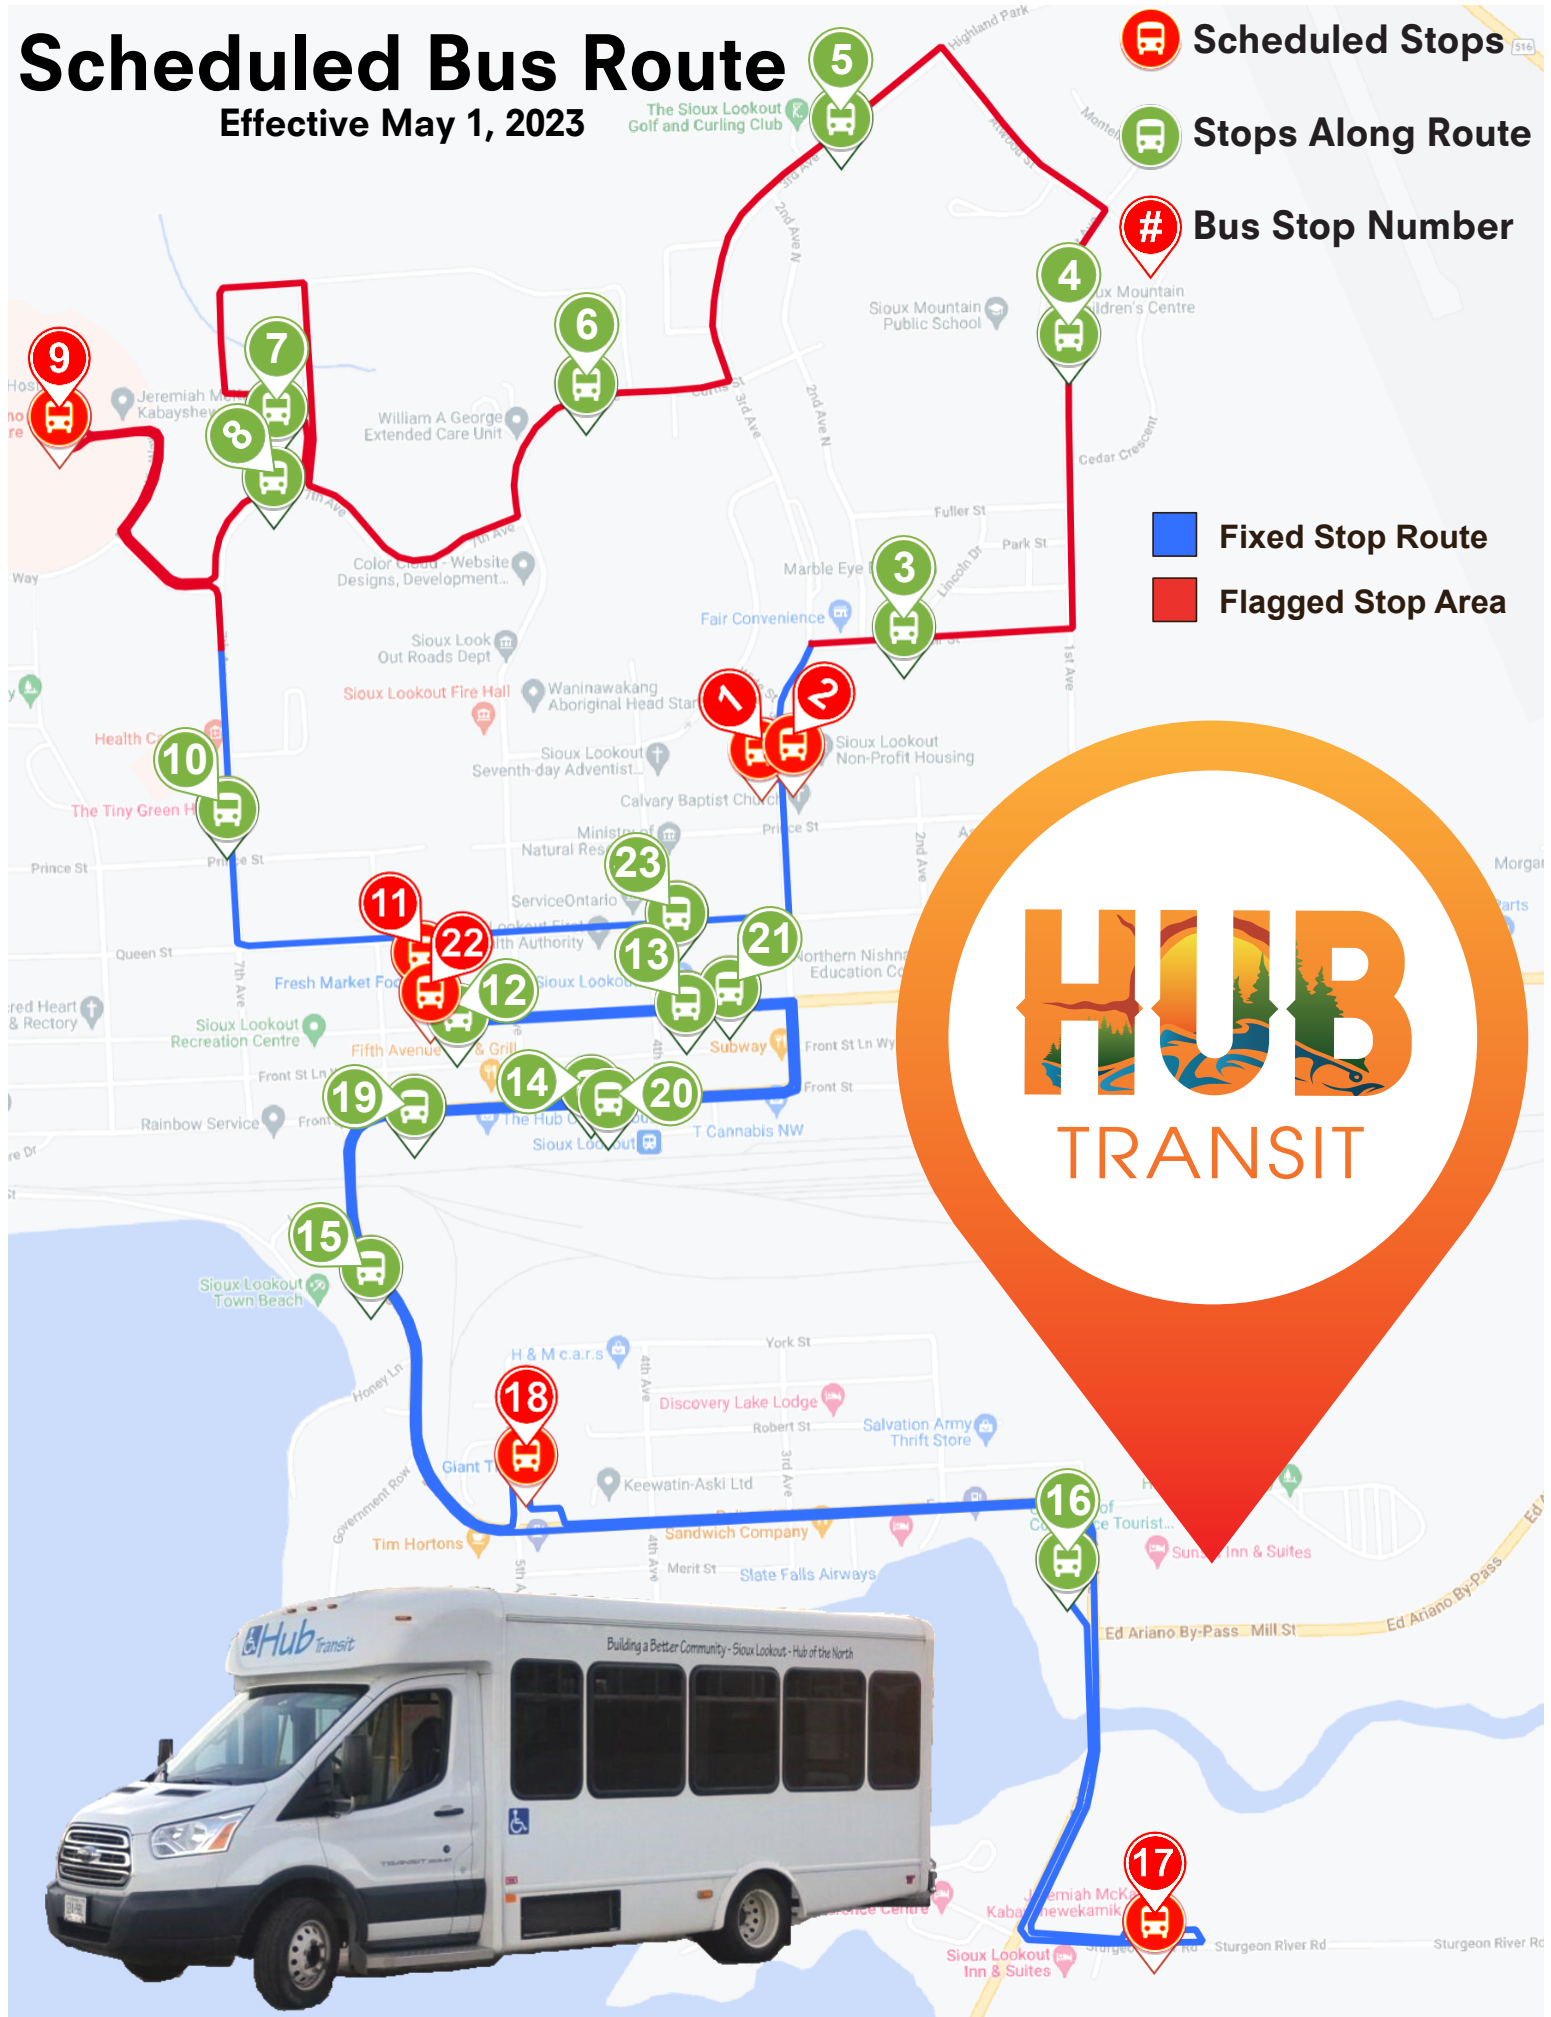

HOURS OF OPERATION

MONDAY TO FRIDAY

8:30 A.M. to 11:55 A.M.

12:55 P.M. To 4:30 P.M.

ROUTE BUS FARES

Adults: \$5 Ages 4 to 12: \$2
Ages 3 and Under Ride FREE

ON-CALL BUS FARES

Adults: \$15 Ages 4 to 12: \$5

WITH DISABILITY CARD

Adults: \$5 Ages 4 to 12: \$2
Ages 3 and Under Ride FREE

Exact change only

Hub Transit passes are available from the Finance Department at the Municipal Office, 25 Fifth Avenue. 20-Ride Passes are \$70, no expiration. Monthly Passes are \$110 for unlimited rides in the month purchased.

Location	Sioux Towers	Patricia Plaza	Meno Ya Win	Fresh Market	Hostel 2	Giant Tiger	Fresh Market	
Stop #	1	2	9	11	17	18	22	
Times	8:33 a.m.	8:37 a.m.	8:50 a.m.	8:56 a.m.	9:06 a.m.	9:12 a.m.	9:20 a.m.	
	9:33 a.m.	9:37 a.m.	9:50 a.m.	9:56 a.m.	10:06 a.m.	10:12 a.m.	10:20 a.m.	
	10:33 a.m.	10:37 a.m.	10:50 a.m.	10:56 a.m.	11:06 a.m.	11:12 a.m.	11:20 a.m.	
	11:33 a.m.	11:37 a.m.	11:50 a.m.					
	LUNCH BREAK							
					12:56 p.m.	1:06 p.m.	1:12 p.m.	1:20 p.m.
	1:33 p.m.	1:37 p.m.	1:50 p.m.	1:56 p.m.	2:06 p.m.	2:12 p.m.	2:20 p.m.	
	2:33 p.m.	2:37 p.m.	2:50 p.m.	2:56 p.m.	3:06 p.m.	3:12 p.m.	3:20 p.m.	
	3:33 p.m.	3:37 p.m.	3:50 p.m.	3:56 p.m.	4:06 p.m.	4:12 p.m.	4:20 p.m.	

1. Find a safe location along the route where visibility is clear and the bus can easily stop.
2. Stand on the side of the road on which the bus is traveling.
3. Wave at the bus driver to request a stop.
4. Wait for the bus to come to stop and board the bus!